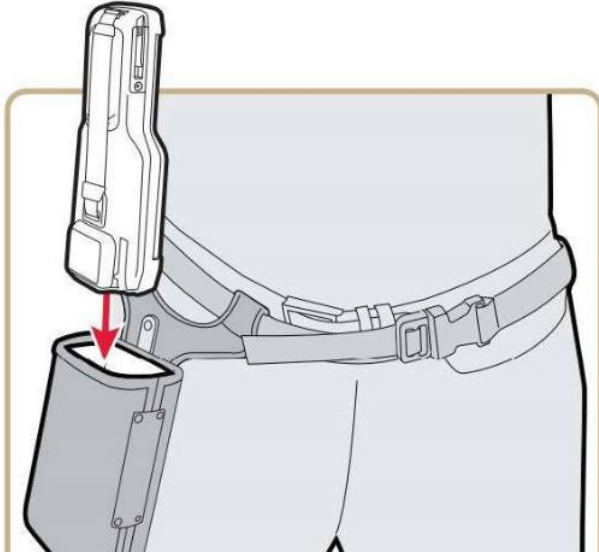

Part Number: MDA-DCC

- Ideal for communication between the CK65 mobile computer and PC workstation without a docking station

CK65 Pistol Grip

Part Number: MDA-GRIP

- Screws into the mobile computer to replace battery strap (strap can be discarded or put aside)
- Compatible with charging docks

Belt Holster without Pistol Grip

Part Number: MDA-HOLSTER

- Ideal for CK65 mobile computers utilizing the battery strap attachment

Belt Holster with Pistol Grip

Part Number: MDA-HOLSTERGRIP

- Intended for use with CK65 mobile computers with a Pistol Grip Accessory attached